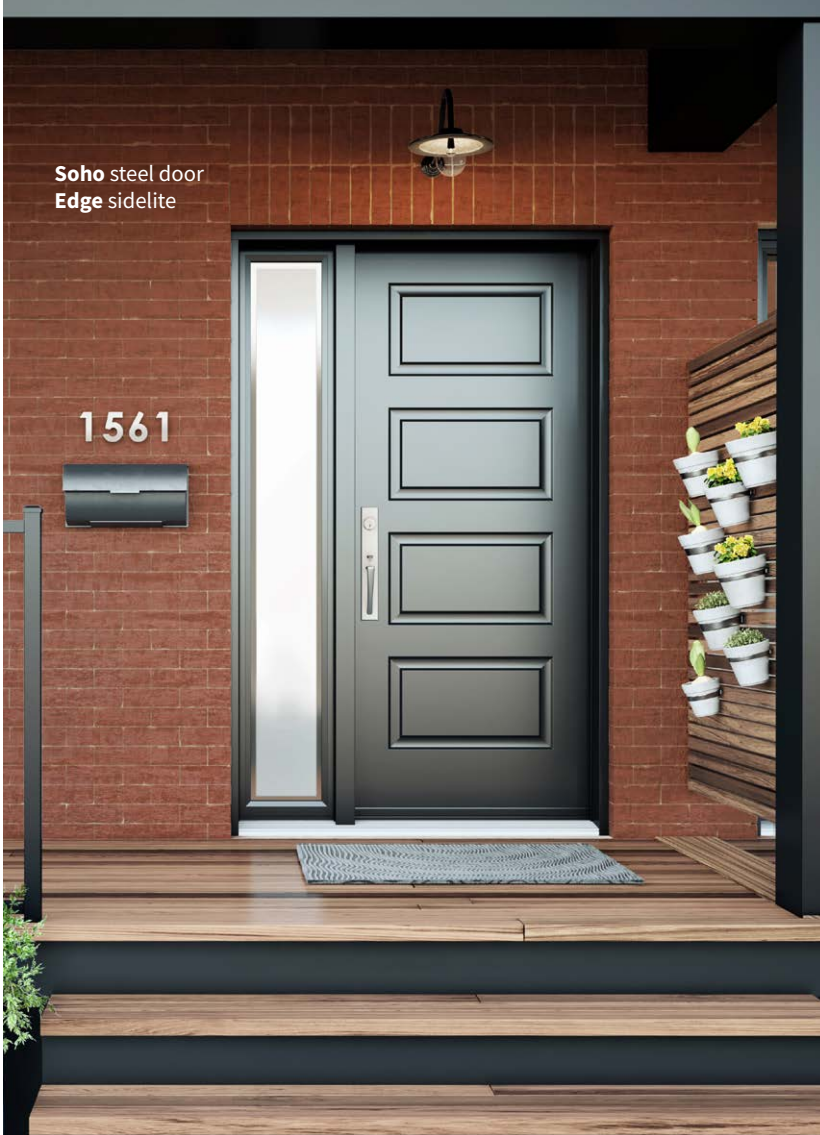

# CLASSIC STYLE

**Orleans** 2,4 m | 8 ft steel door  
**Crystal** stained glass p.44

**Soho** steel door  
**Edge** sidelite

**Victoria** steel door  
**Winchester** stained glass p.47