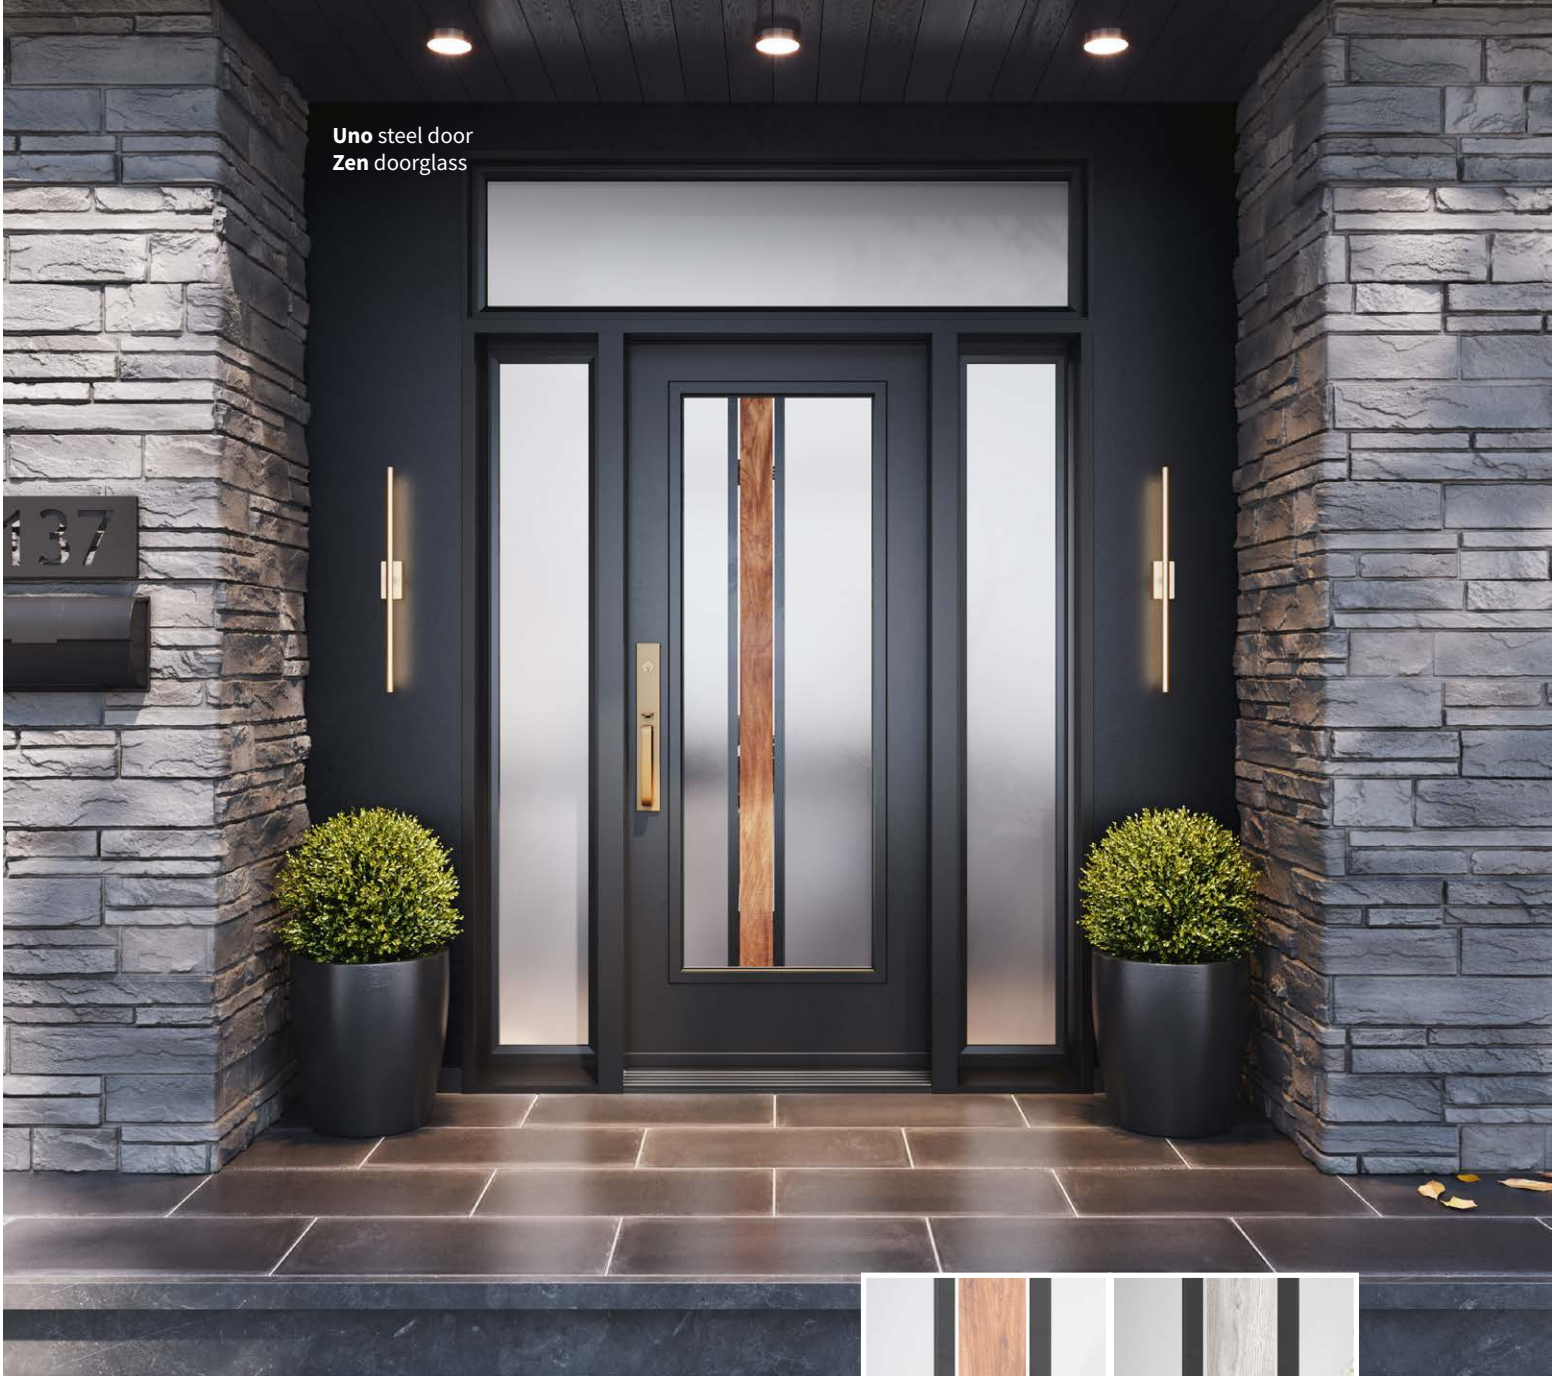

Uno steel door
Zen doorglass