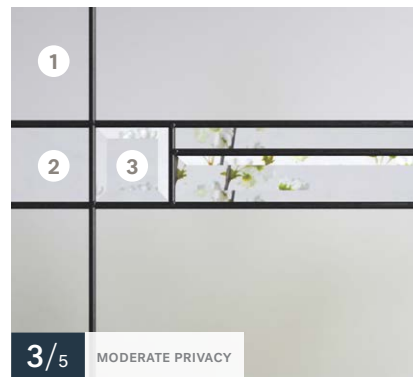

## Prism <sup>NEW</sup>

22"×64" / 7"×64"

22"×48" / 8"×48"

22"×36" / 8"×36"

Other sizes available — 22"×14<sup>7</sup>/<sub>16</sub>"

Caming — ● Patina

Textures — **1** Satin finish glass,  
**2** Clear glass, **3** Beveled clear glass