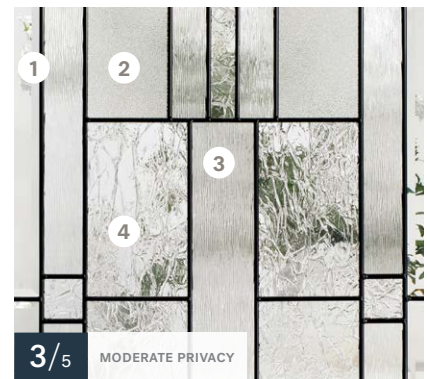

Textures — 1 Beveled clear glass, 2 Pinhead glass,
3 Chord glass, 4 Krinkle glass

Available in custom sizes

Sidelites & transoms — Pinhead glass