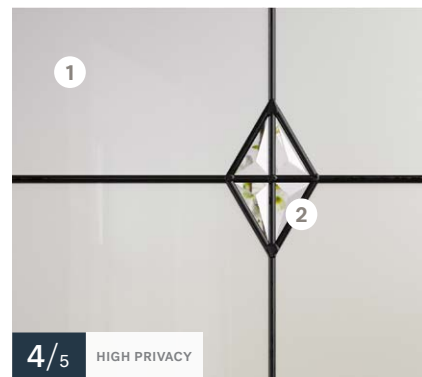

Textures — 1 Satin finish glass, 2 Beveled clear glass

Available in custom sizes

Sidelites & transoms — Satin finish glass