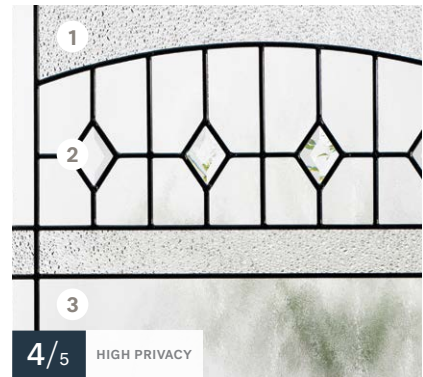

## Liano

22"×48" / 8"×48"

22"×36" / 8"×36"

22"×14<sup>7</sup>/<sub>16</sub>"

Coming — ● Patina

Textures — 1 Diamond glass, 2 Beveled clear glass, 3 Chinchilla glass

Available in custom sizes

Sidelites & transoms — Chinchilla glass