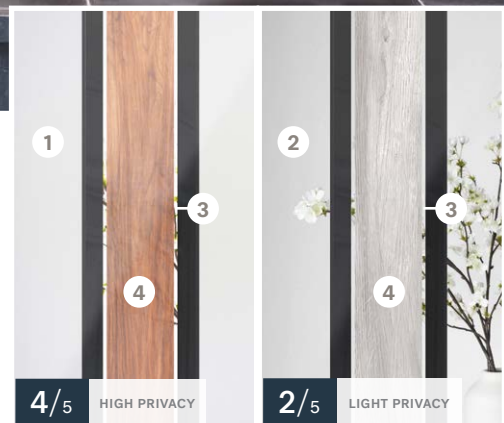

Walnut

Clear or sandblasted glass
In the picture : Sandblasted glass

Aspen

Clear or sandblasted glass
In the picture : Clear glass

Textures — 1 Sandblasted finish ink, 2 Clear glass, 3 Clear lines, 4 Ceramic ink

Sidelites & transoms — Sandblasted finish or clear glass